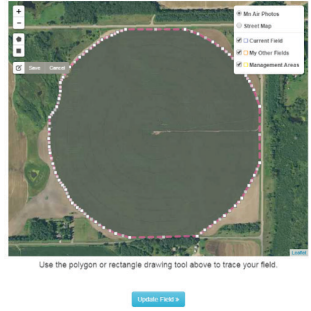

CLIENTS USE IMA TO:

- // Increase crop yield and reduce irrigation costs
- // Make calculated decisions on irrigation timing and volume
- // Access all related moisture data

**➤ IMA IS AN EFFECTIVE TOOL FOR IMPLEMENTING A
PROVEN CONSERVATION PRACTICE THAT IS BOTH GOOD
FOR THE ENVIRONMENT AND YOUR BOTTOM LINE.**

Please sign in:

Email Address

Password

Remember Me [I Forgot](#)

Login

Create Account »

2. USERS DIGITIZE THEIR FIELDS

3. USING THE DASHBOARD, USERS CAN SEE ALL INFORMATION AT ONCE AND QUICKLY SWITCH FIELDS

Irrigation Management Assistant

My Fields

Test Field 2 Detail

Test Field 2: Irrigation Not Recommended

Date	Inches
2016-09-20	0.0
2016-09-19	0.0
2016-09-18	0.0
2016-09-17	0.0

Date	Inches
2016-09-20	0.0
2016-09-19	0.17
2016-09-18	0.0
2016-09-17	0.0

Date	Inches
2016-09-20	2.09
2016-09-19	2.15
2016-09-18	2.1
2016-09-17	2.19

Maturity: 100.0%

Field Water Balance

Record Date

Photo Credit: Irrigation by Chris Hoppel (CC BY-SA 4.0)

FLEXIBLE, USER-FRIENDLY INTERFACE